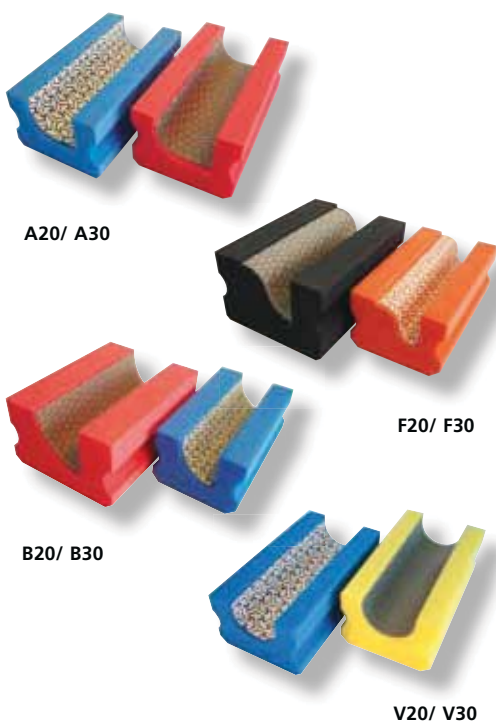

1002

Handpad

Preshaped colour coded foam.

Application

Hand grinding and polishing with water on profiled granite, marble, softstone, terrazzo and composites.

KGS Telum® products are more durable than the dot pattern industry standard and provide a better finish.

Properties

Grit 60-400 Metal bond
Grit 500-3000 Resin bond

KGS Telum® profile handpads A20

COLOUR/GRIT	CODE
60	1041.0103311
120	1041.0103312
200	1041.0103313
400	1041.0103314
500	1041.0103325
1500	1041.0103326
3000	1041.0103327